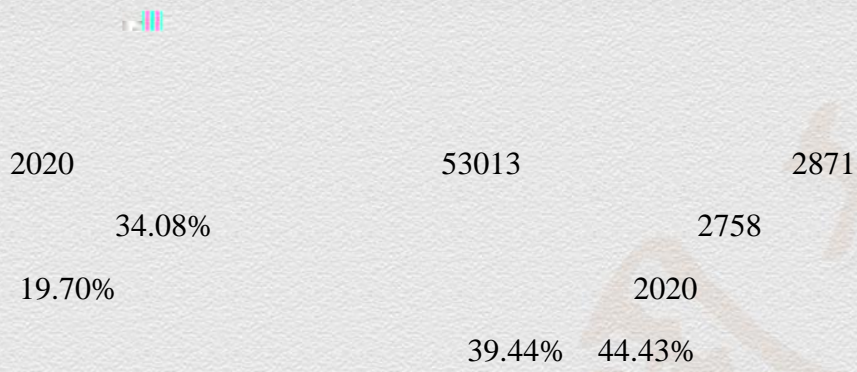

(作者：杜玉波，全国人大常委会委员、教科文卫委员会副主任委员、
中国高等教育学会会长)